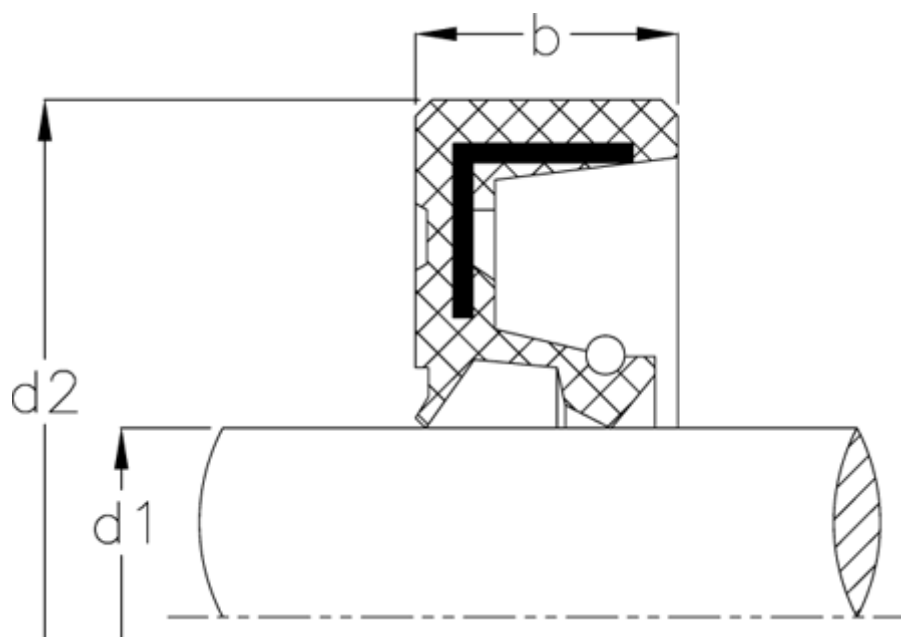

Article number: 170205500720080000

Description: KLEE Rotary shaft seal WAS 5572/8
NBR nitrile rubber, with seal lip

Measures

b	= 8
d1	= 55
d2	= 72
Material	= NBR